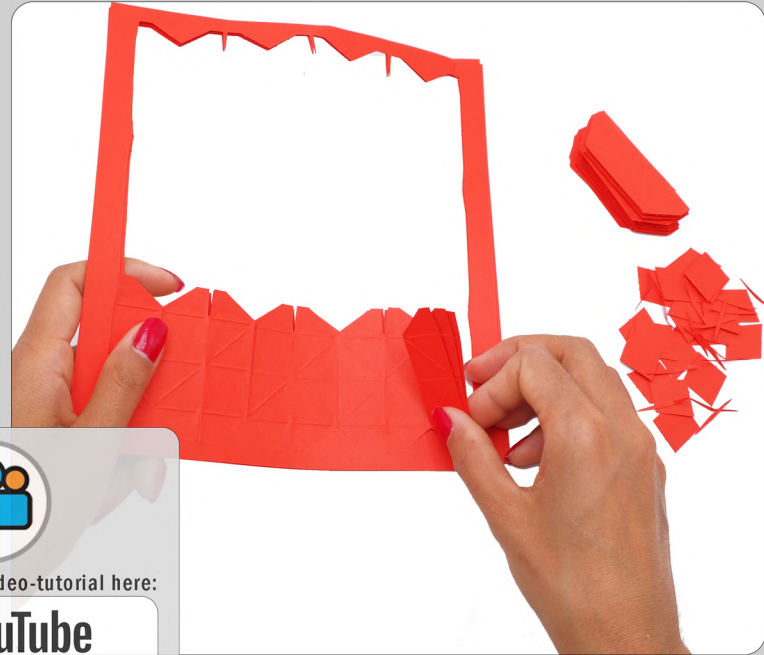

Copyright by
San San Oo
&
Luca Achino

A Game Designed By
San San Oo and Luca Achino

CREAGAMI

Origami 3D

Produced and Distributed
under official licence by

LUDO ERGO SUM

- x 24
- x 120
- x 72
- x 48

Please follow the video-tutorial here: